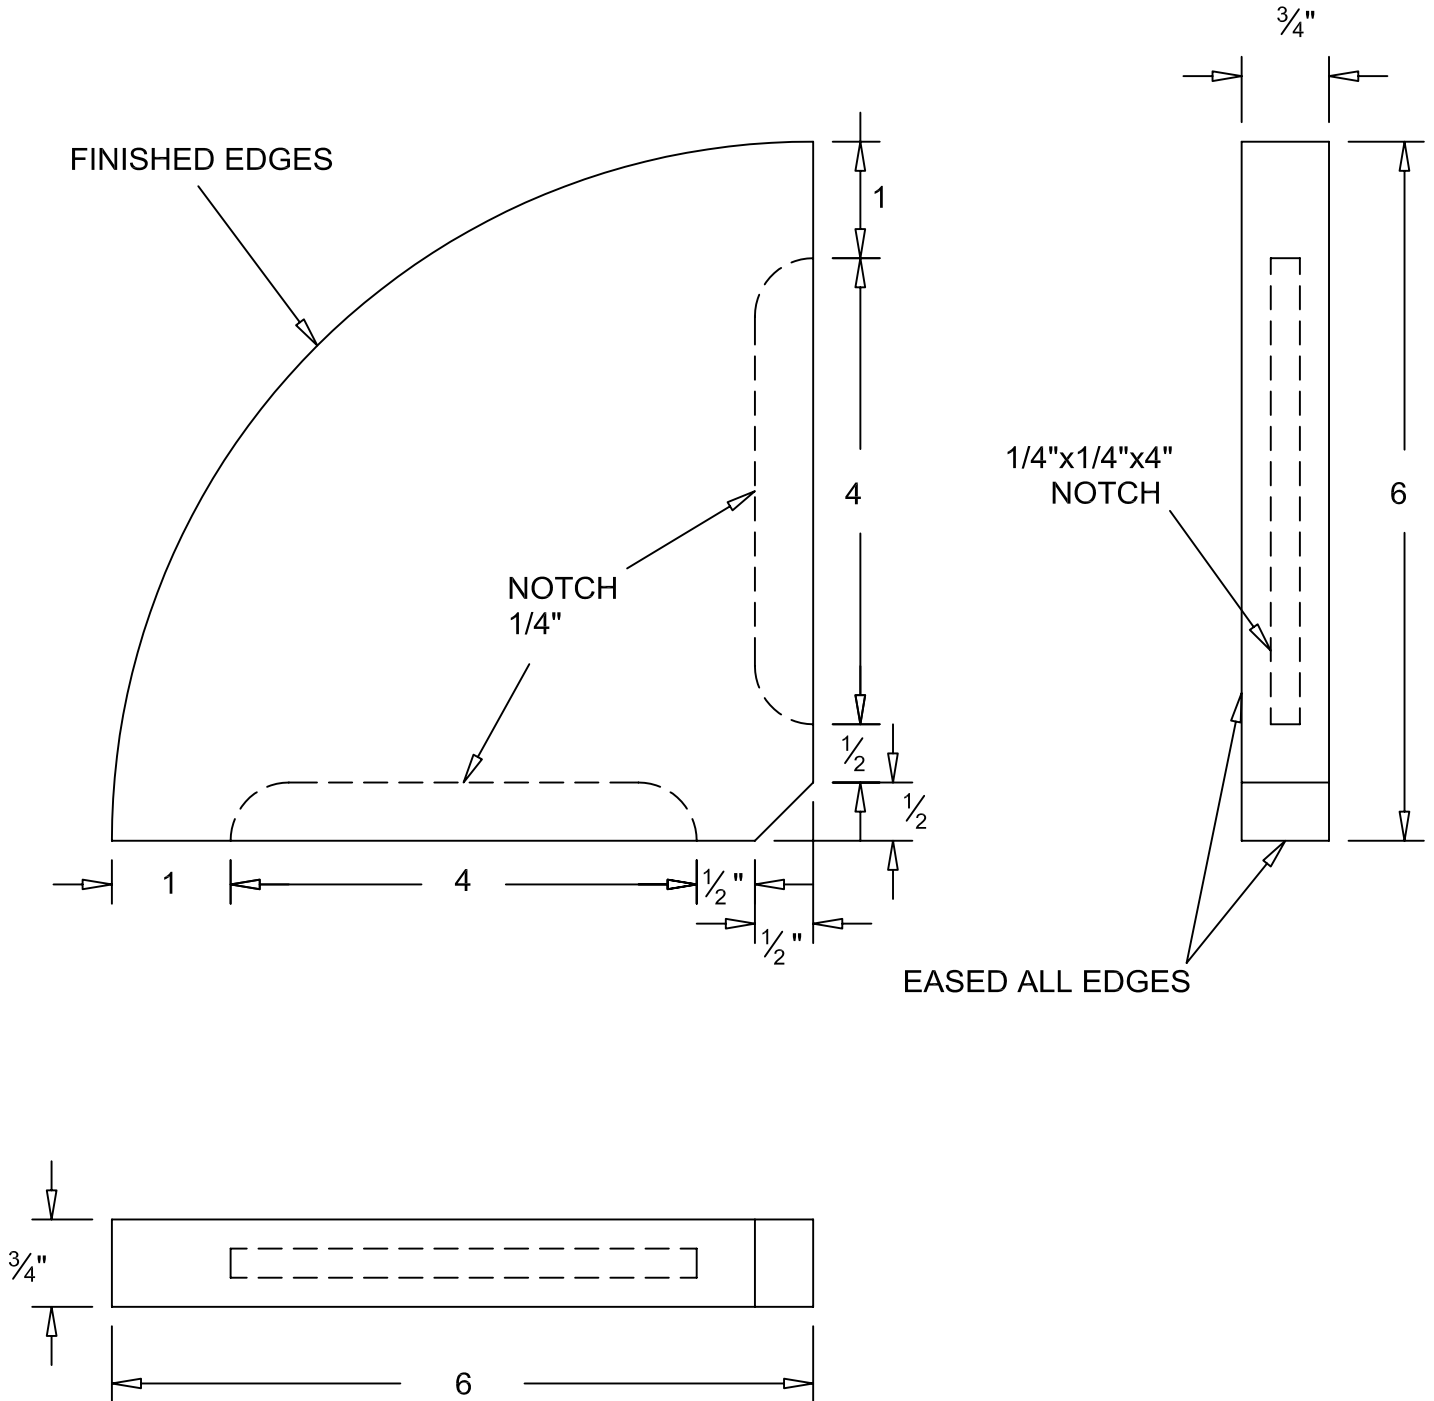

SOTERRA™

NEW DIMENSIONS
IN NATURAL STONE

6" SOAP DISH

SOTERRA™

NEW DIMENSIONS
IN NATURAL STONE

10" SOAP DISH

FINISHED EDGES